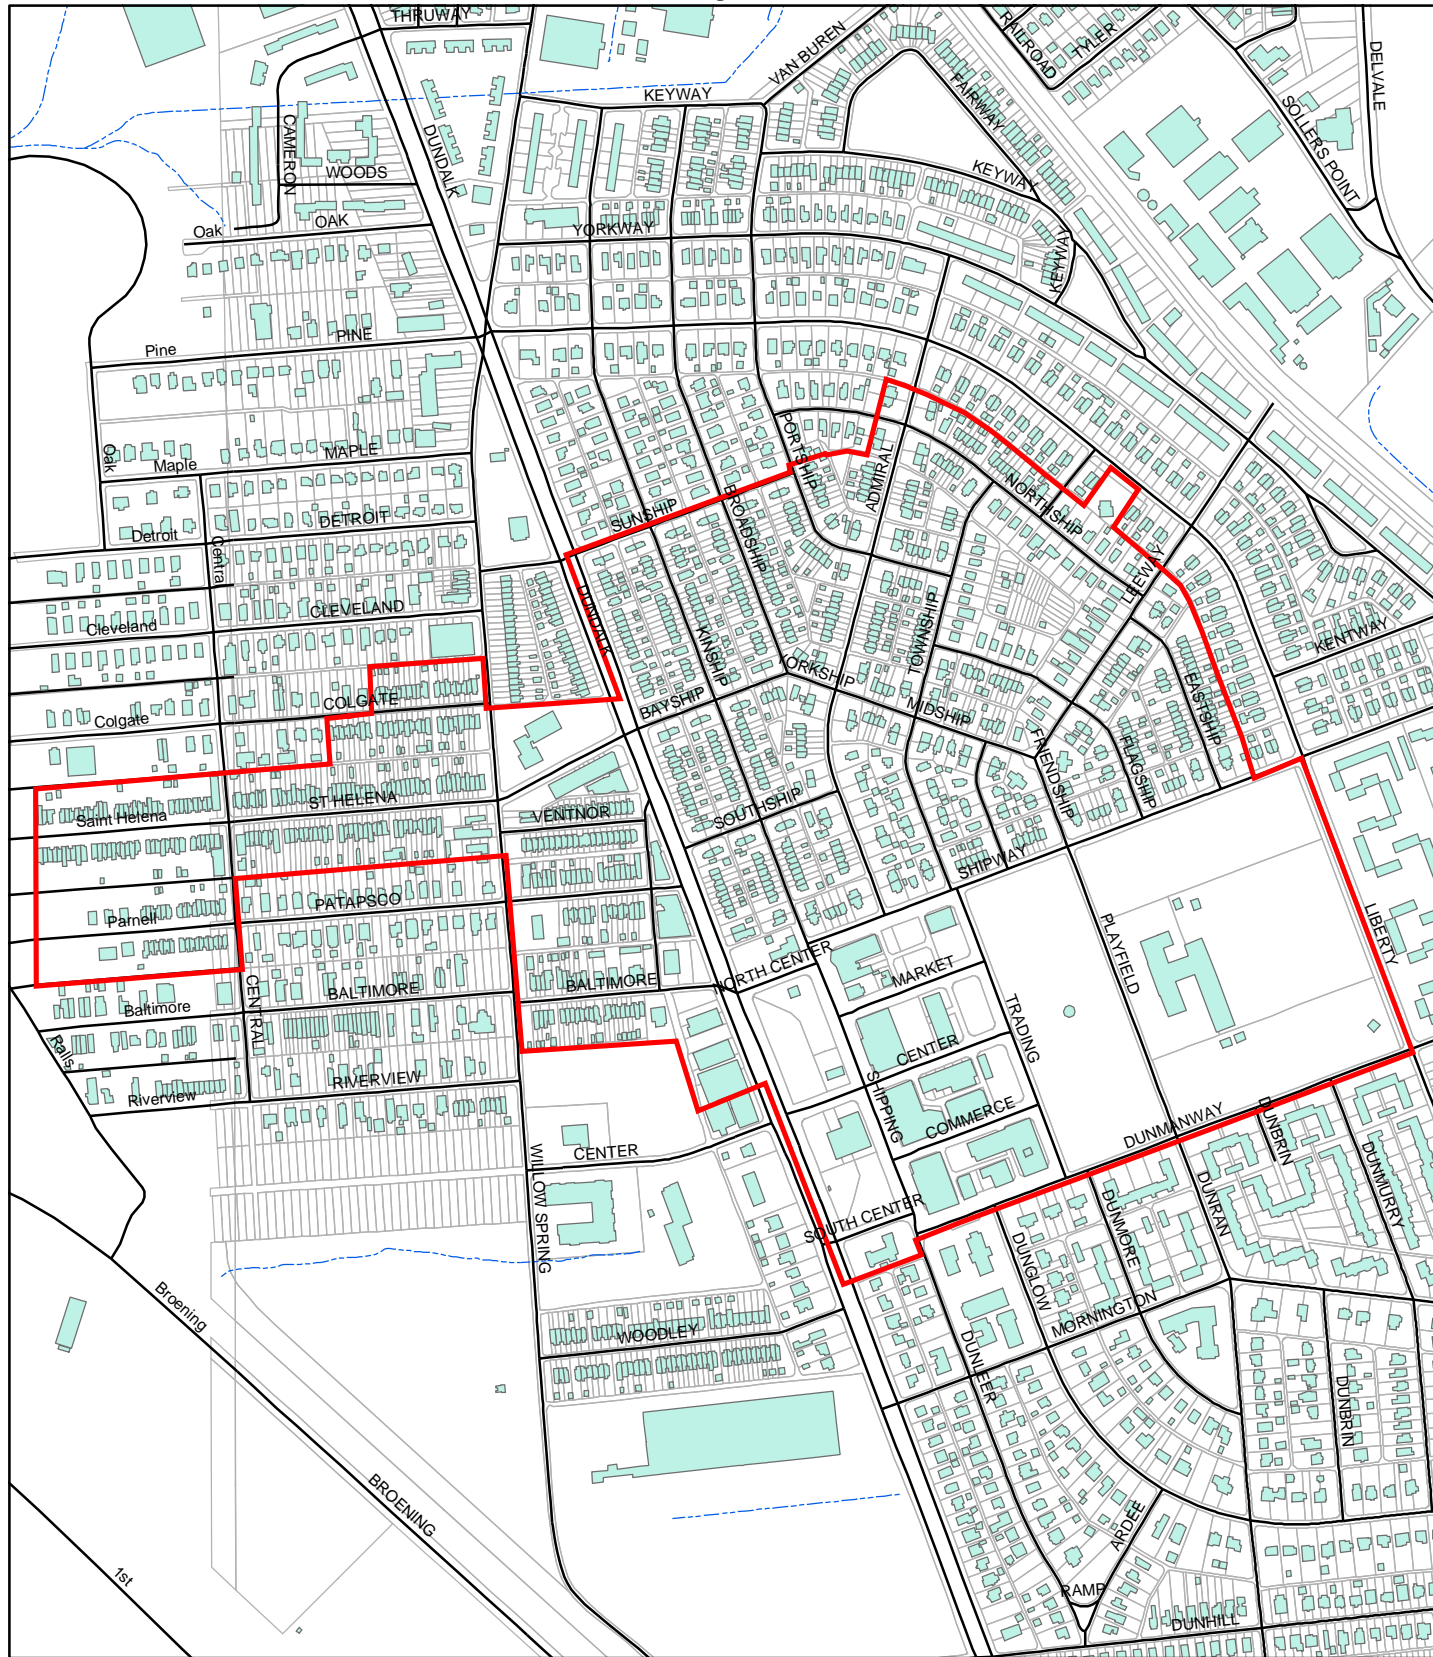

Dundalk National Register Historic District

1 inch = 600 feet

Legend

- National Register Historic District
- Structures
- Roads
- Hydrology
- Parcel Boundaries